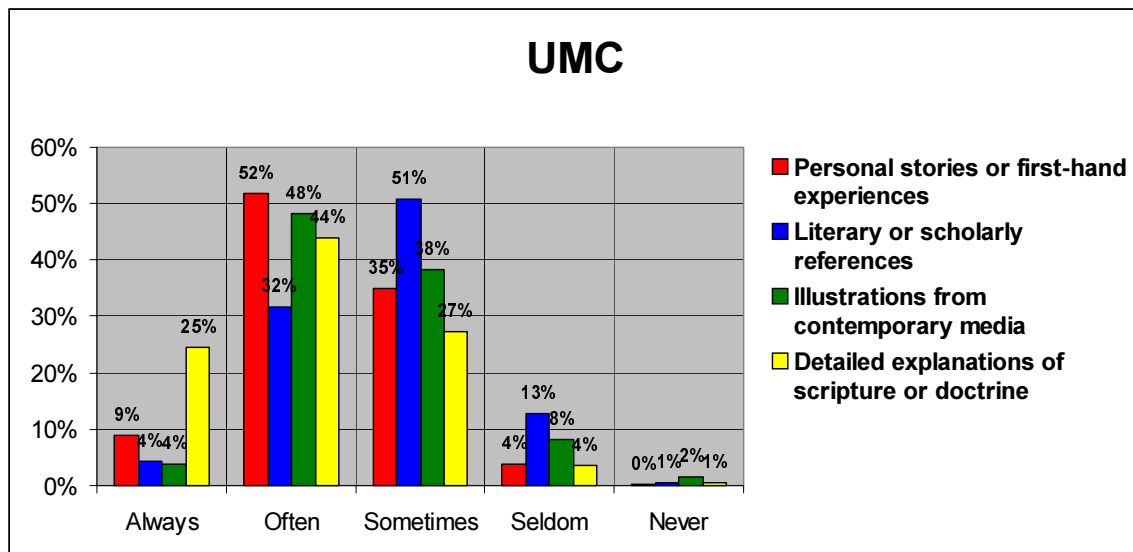

How often does the sermon include a lot of . . .